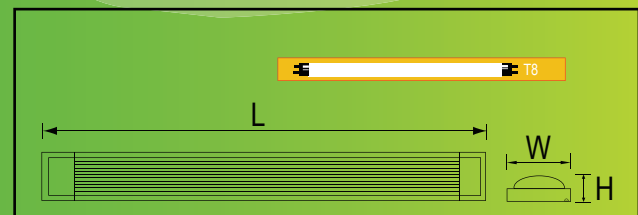

Electronic Cabinet Light Using LED Tube

LED-TF4011

- Operating Voltage : 220-240V/50Hz
- Built-in electronic ballast
- With T8/G13 12W/15W/18W PowerReady LED tubes
- Light-weight aluminium housing with plastic cover and switch

Product Order Code	Wattage available	Dimension (L x W x H) (mm)	Packing pcs/ctn(cm)	Using PowerReady LED Tubes Model
LED-TF4011	12	679 x 103 x 41	20pcs / 70 x 46.5 x 25	FS-LFL-600-T8-M-D
LED-TF4011	15	938 x 103 x 41	10pcs / 101 x 24 x 24.5	FS-LFL-900-T8-M-D
LED-TF4011	18	1,243 x 103 x 41	10pcs / 126.5 x 24 x 24.5	FS-LFL-1200-T8-M-D

LED-TF4013

- Operating Voltage : 220-240V/50Hz
- Built-in electronic ballast
- With T8/G13 12W/15W/18W PowerReady LED tubes
- Light-weight aluminium housing with plastic cover

Product Order Code	Wattage available	Dimension (L x W x H) (mm)	Packing pcs/ctn(cm)	Using PowerReady LED Tubes Model
LED-TF4013	12 x 2	635 x 134 x 46	20pcs / 65 x 57 x 27	FS-LFL-600-T8-M-D
LED-TF4013	15 x 2	945 x 134 x 46	10pcs / 96 x 29 x 27	FS-LFL-900-T8-M-D
LED-TF4013	18 x 2	1,245 x 134 x 46	10pcs / 126 x 29 x 27	FS-LFL-1200-T8-M-D