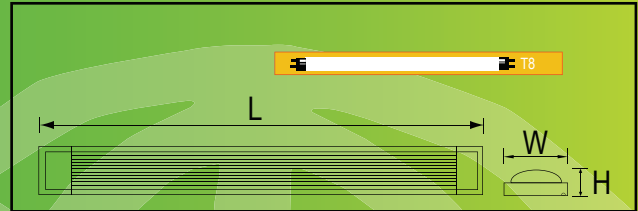

Electronic Cabinet Light Using LED Tube

LED-TF4011

- Operating Voltage : 220-240V/50Hz
- Built-in electronic ballast
- With T8/G13 12W/15W/18W PowerReady LED tubes
- Light-weight aluminium housing with plastic cover and switch

Product Order Code	Wattage available	Dimension (L x W x H) (mm)	Packing pcs/ctn(cm)	Using PowerReady LED Tubes Model
LED-TF4011	12	679 x 103 x 41	20pcs / 70 x 46.5 x 25	FS-LFL-600-T8-M-D
LED-TF4011	15	938 x 103 x 41	10pcs / 101 x 24 x 24.5	FS-LFL-900-T8-M-D
LED-TF4011	18	1,243 x 103 x 41	10pcs / 126.5 x 24 x 24.5	FS-LFL-1200-T8-M-D

LED-TF4013

- Operating Voltage : 220-240V/50Hz
- Built-in electronic ballast
- With T8/G13 12W/15W/18W PowerReady LED tubes
- Light-weight aluminium housing with plastic cover

Product Order Code	Wattage available	Dimension (L x W x H) (mm)	Packing pcs/ctn(cm)	Using PowerReady LED Tubes Model
LED-TF4013	12 x 2	635 x 134 x 46	20pcs / 65 x 57 x 27	FS-LFL-600-T8-M-D
LED-TF4013	15 x 2	945 x 134 x 46	10pcs / 96 x 29 x 27	FS-LFL-900-T8-M-D
LED-TF4013	18 x 2	1,245 x 134 x 46	10pcs / 126 x 29 x 27	FS-LFL-1200-T8-M-D